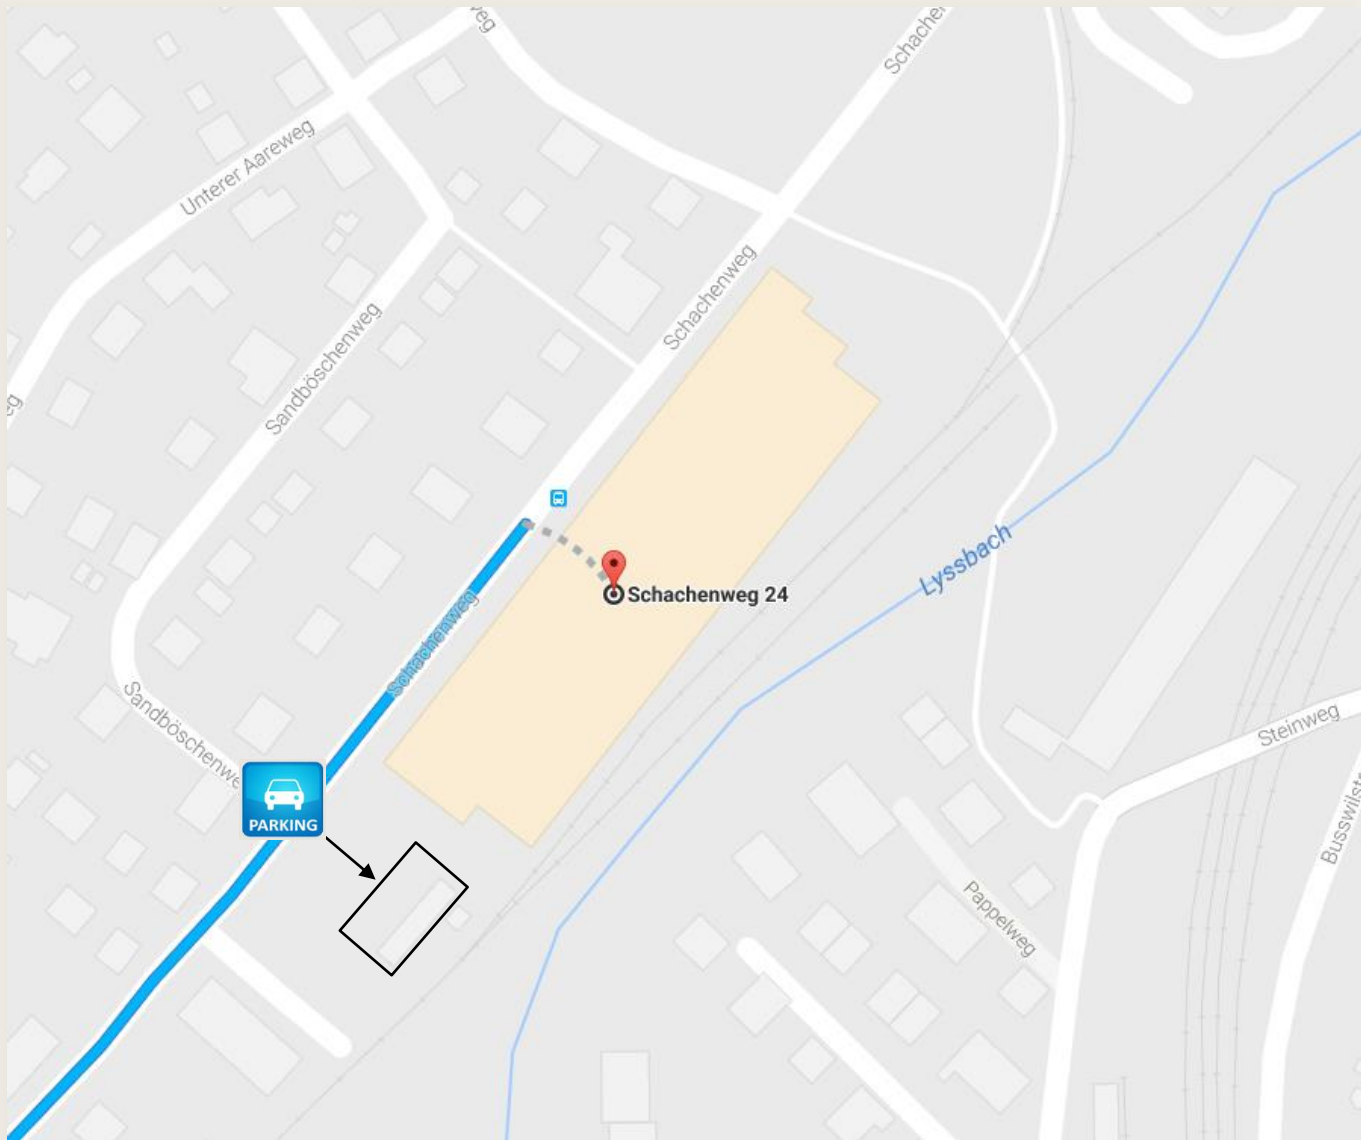

Directions to:
CCS Adaxys AG

From highway A6 (Berne-Biel) take exit Lyss Nord.

Follow directions «Lyss»
and «Industriezone Nord»
as shown on the map.

[Link Google Maps](#)

CCS Adaxys AG
Schachenweg 24
3250 Lyss