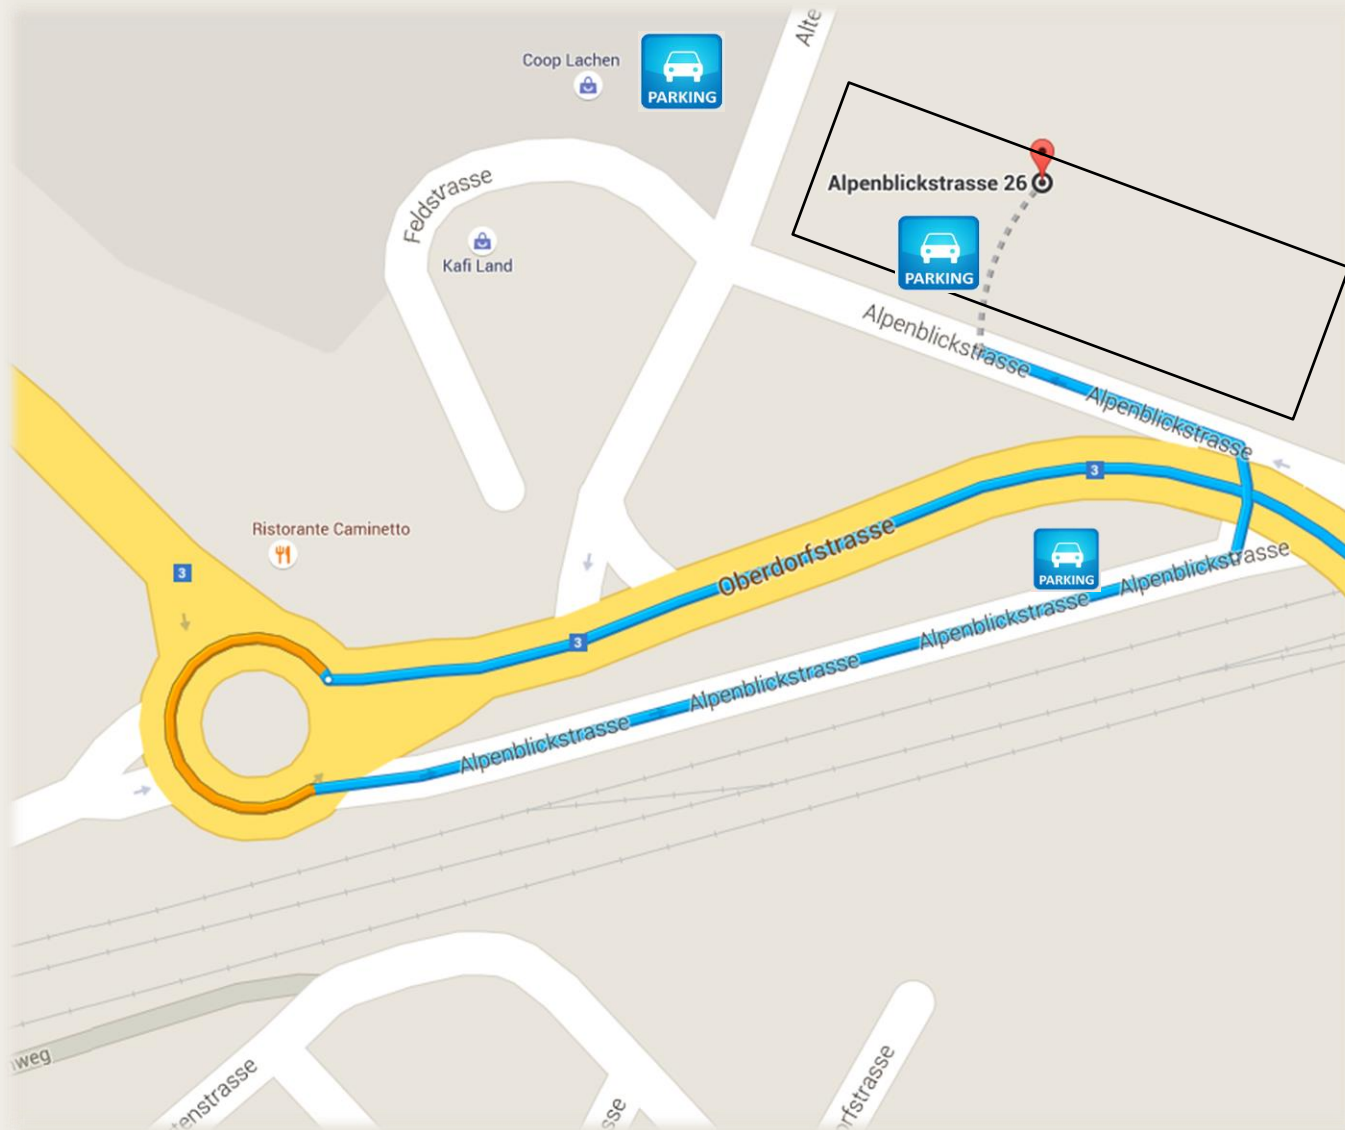

Directions to:
CCS Holding AG
CCS Adaxys AG

From highway A3 (Zurich-Chur) take exit Lachen.

Follow directions
«Lachen» as shown on
the map.

[Link Google Maps](#)

CCS Holding AG /
CCS Adaxys AG
Alpenblickstrasse 26
Postfach 14
8853 Lachen

Tel. +41 55 451 78 78

Parking alongside Alpenblickstrasse or otherwise at Shopping Center «Obersee» (on request, we will provide you an exit ticket for the underground parking).

Reception: 3rd floor