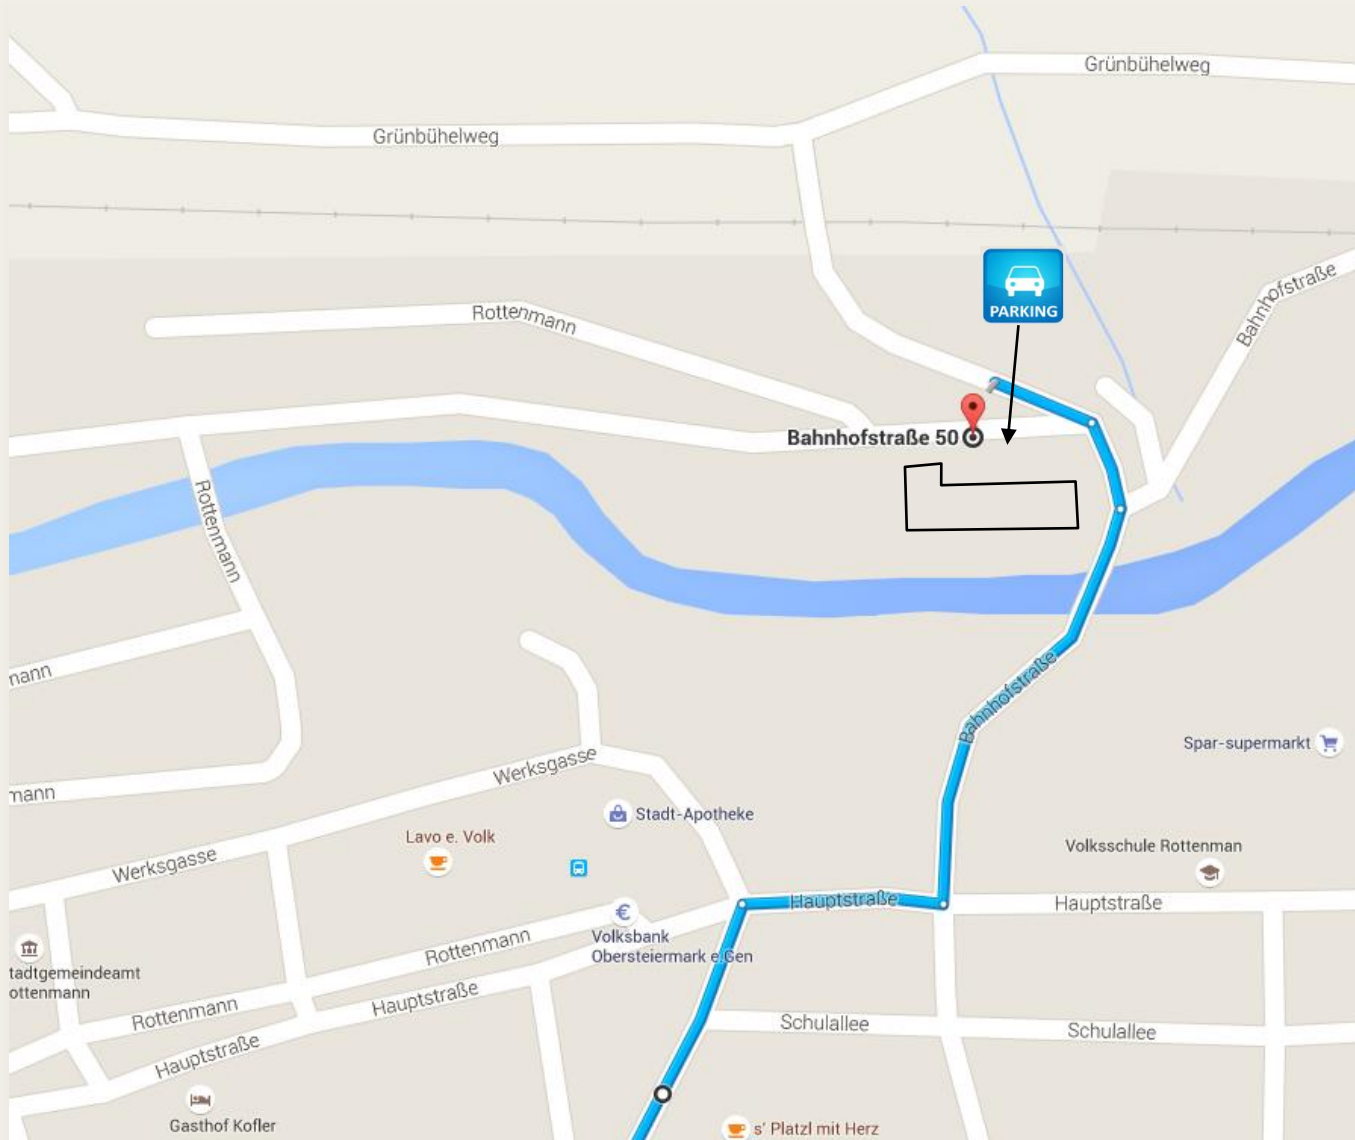

Directions to:
CCS Akatech Kabel

From highway A9 (Graz-Wels) take exit «74 Rottenmann».

Follow directions as shown on the map.

[Link Google Maps](#)

CCS Akatech Kabel
Bahnhofstrasse 50/1
8786 Rottenmann

Tel. +43 3614 31 04-0