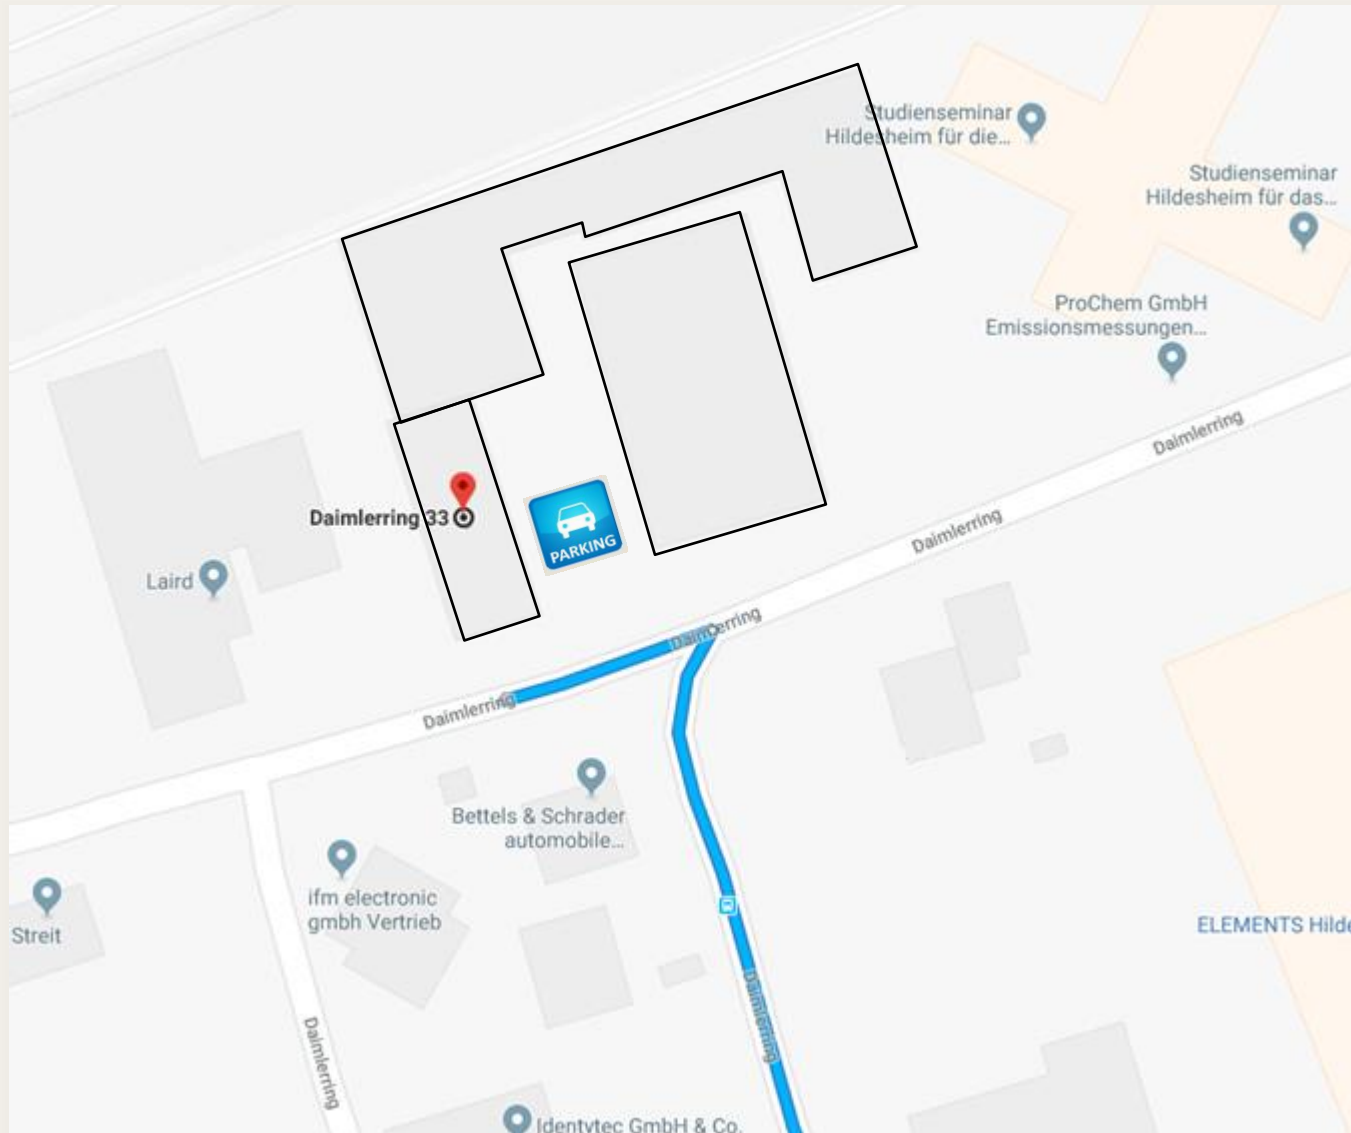

Directions to:  
CCS Gohlke GmbH

From highway «7»  
(Kempton-Hannover)  
take exit 62 «Hildes-  
heim».

Follow directions as  
shown on the map.

[Link Google Maps](#)

CCS Gohlke GmbH  
Daimlerring 33/35  
31135 Hildesheim